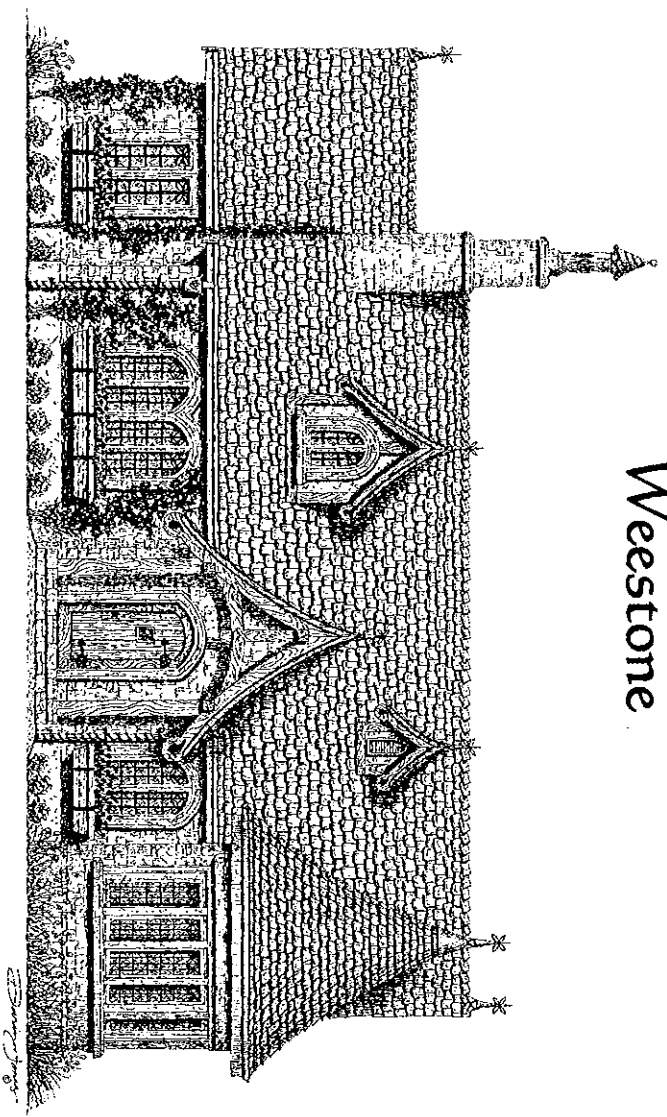

Storybook Homes

Presents

Westone

Copyright of Storybook Homes 2002

Samuel Hoadwell
Andrew Perkins