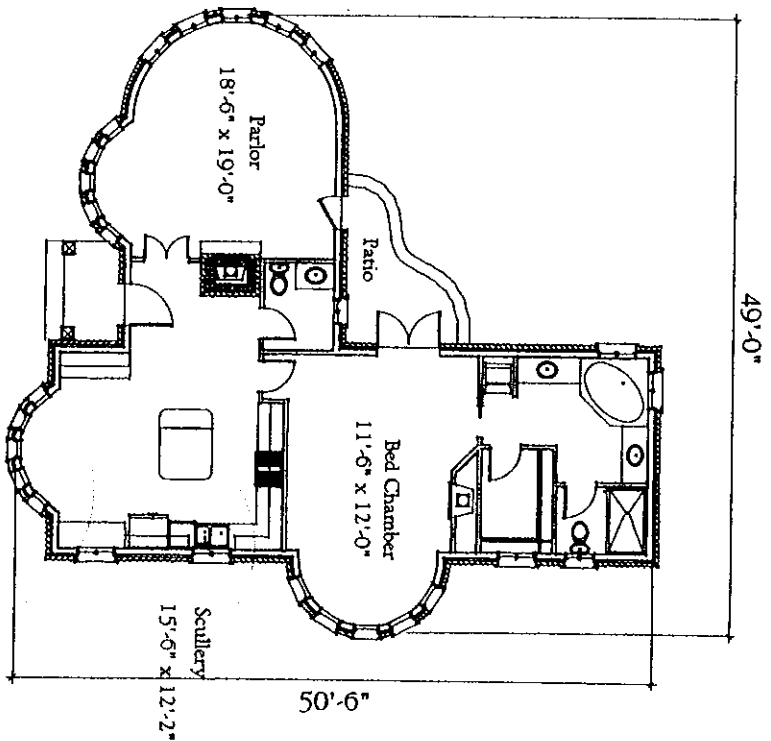

## Ozzleworth II

A One-Story

Cottage with detached

Carriage House

LIVING AREA  
1304 sq ft

Main Floor Plan

Area : 1,304 s.f.