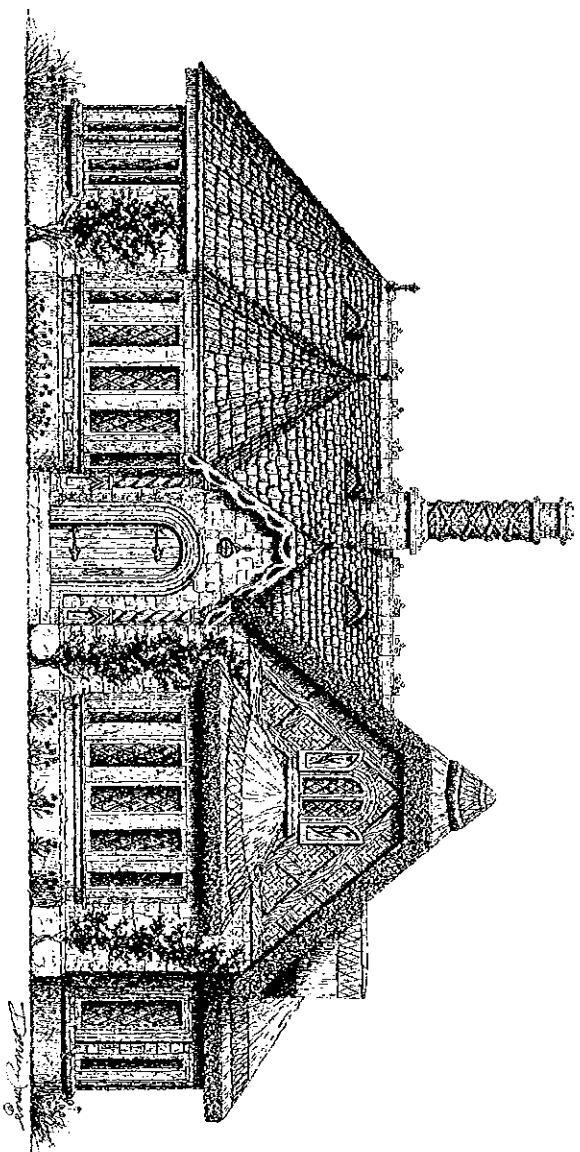

# Storybook Homes

Presents

Ozzleworth II

Copyright of Storybook Homes 2002

*Samuel Hackwell*  
*Andrew Stevens*

## Ozzleworth II

A One-Story

Cottage with detached

Carriage House

LIVING AREA  
1304 sq ft

Main Floor Plan

Area : 1,304 s.f.