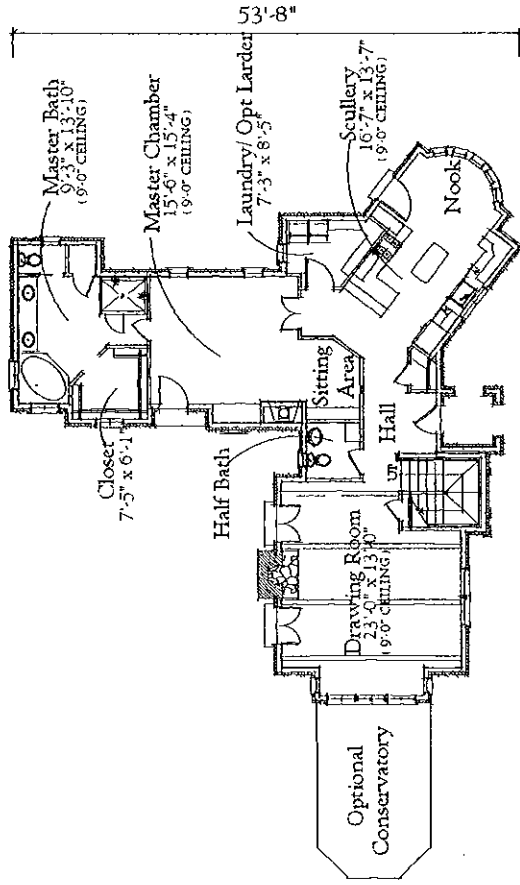

A Two-Story

Cottage with detached

Carriage House

LIVING AREA

1843 sq ft

Main Floor Plan

Area : 1,560 s.f.

Upper Floor Plan

Area : 283 s.f.