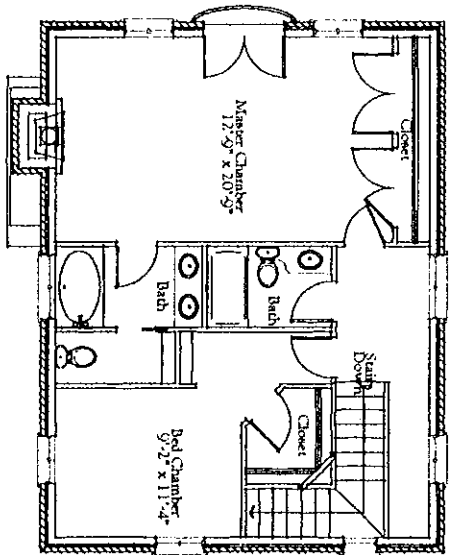

## Chaucer

Front Elevation

Side Elevation

Copyright of Storybook Homes 2002

*Samuel Hackwell*  
*Andrew Perkins*

## Chaucer

Two-Story  
Cottage

LIVING AREA  
1452 sq ft

#5 Chaucer Upper Level

Area : 684 sq. ft.

#5 Chaucer Ground Floor

Area : 708 sq. ft.