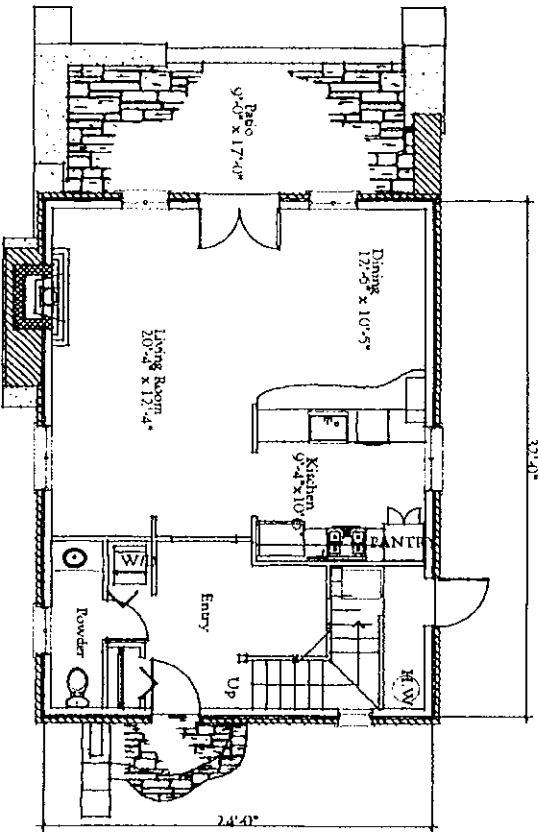

## Chaucer

Two-Story  
Cottage

LIVING AREA  
1452 sq ft

#5 Chaucer Upper Level

Area : 684 sq. ft.

#5 Chaucer Ground Floor

Area : 708 sq. ft.