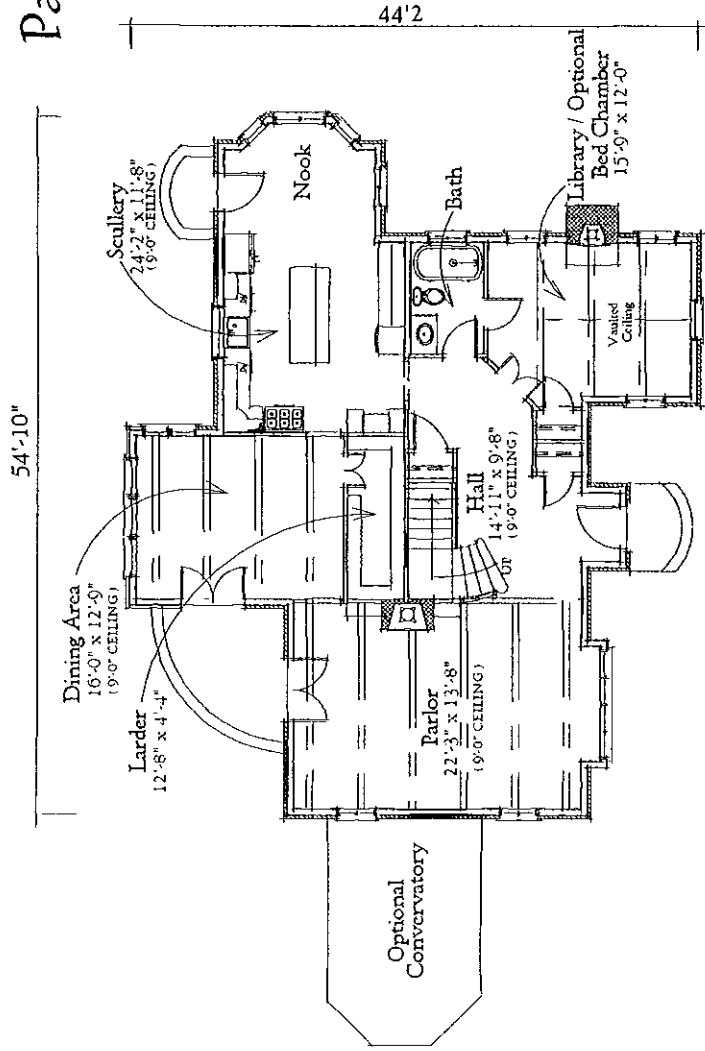

Storybook Homes

Presents

Bartlesby

A Two-Story

Cottage with detached

Carriage House

LIVING AREA

2447 sq ft

Main Floor Plan

Area : 1,566 S.F.

Upper Floor Plan

Area : 881 S.F.

Storybook Homes

Presents
Bartlesby

Copyright of Storybook Homes 2002.

Samuel Hackwell