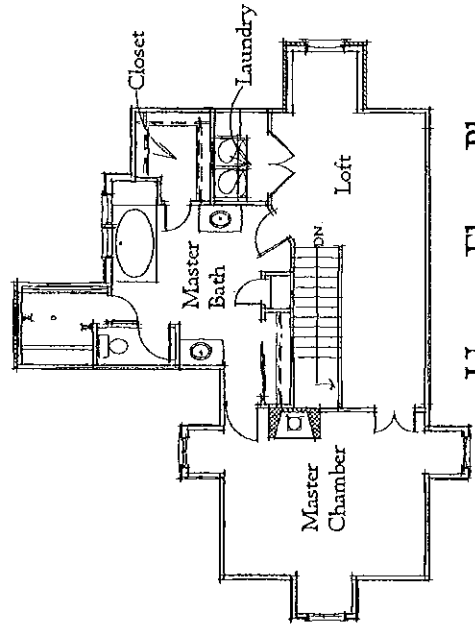

Storybook Homes

Presents

Bartlesby

A Two-Story

Cottage with detached

Carriage House

LIVING AREA

2447 sq ft

Main Floor Plan

Area : 1,566 S.F.

Upper Floor Plan

Area : 881 S.F.

Storybook Homes

Presents
Bartlesby

Copyright of Storybook Homes 2002.

Samuel Hackwell