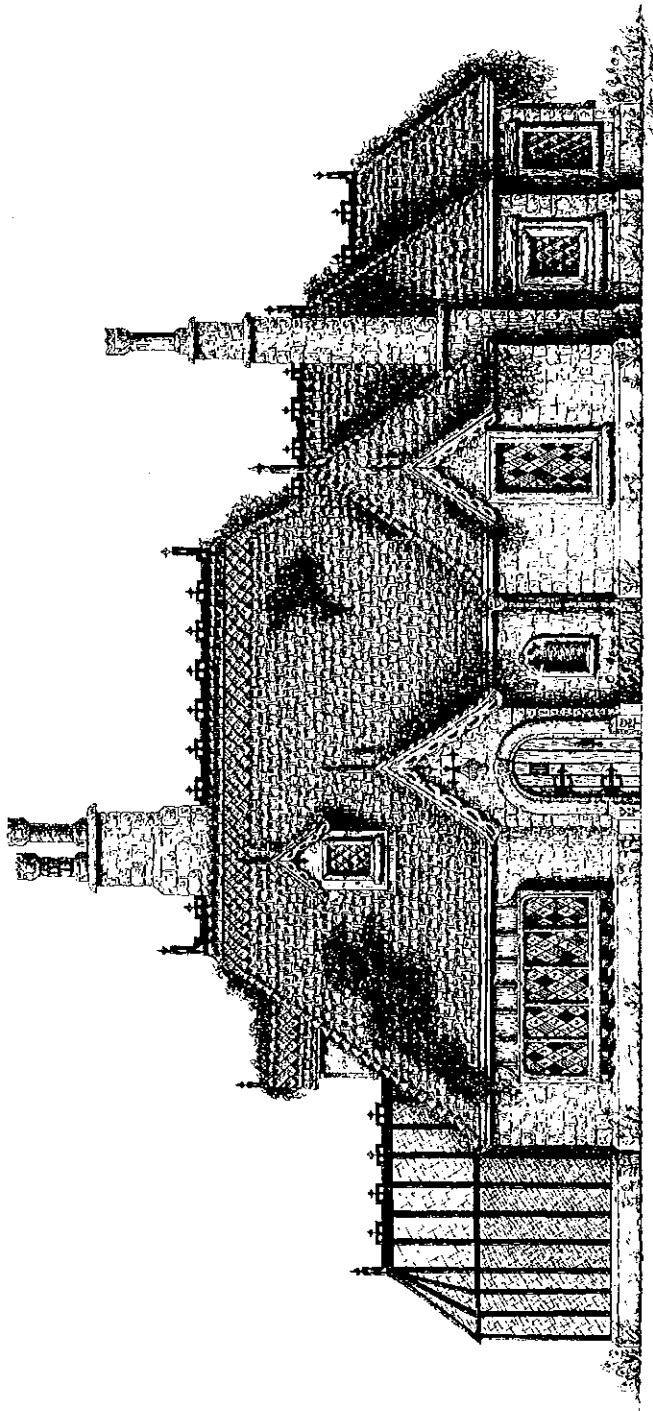

Storybook Homes

Presents

Bartlesby

A Two-Story

Cottage with detached

Carriage House

LIVING AREA

2447 sq ft

Main Floor Plan

Area : 1,566 S.F.

Upper Floor Plan

Area : 881 S.F.

Storybook Homes

Presents
Bartlesby

Copyright of Storybook Homes 2002.

Samuel Hackwell